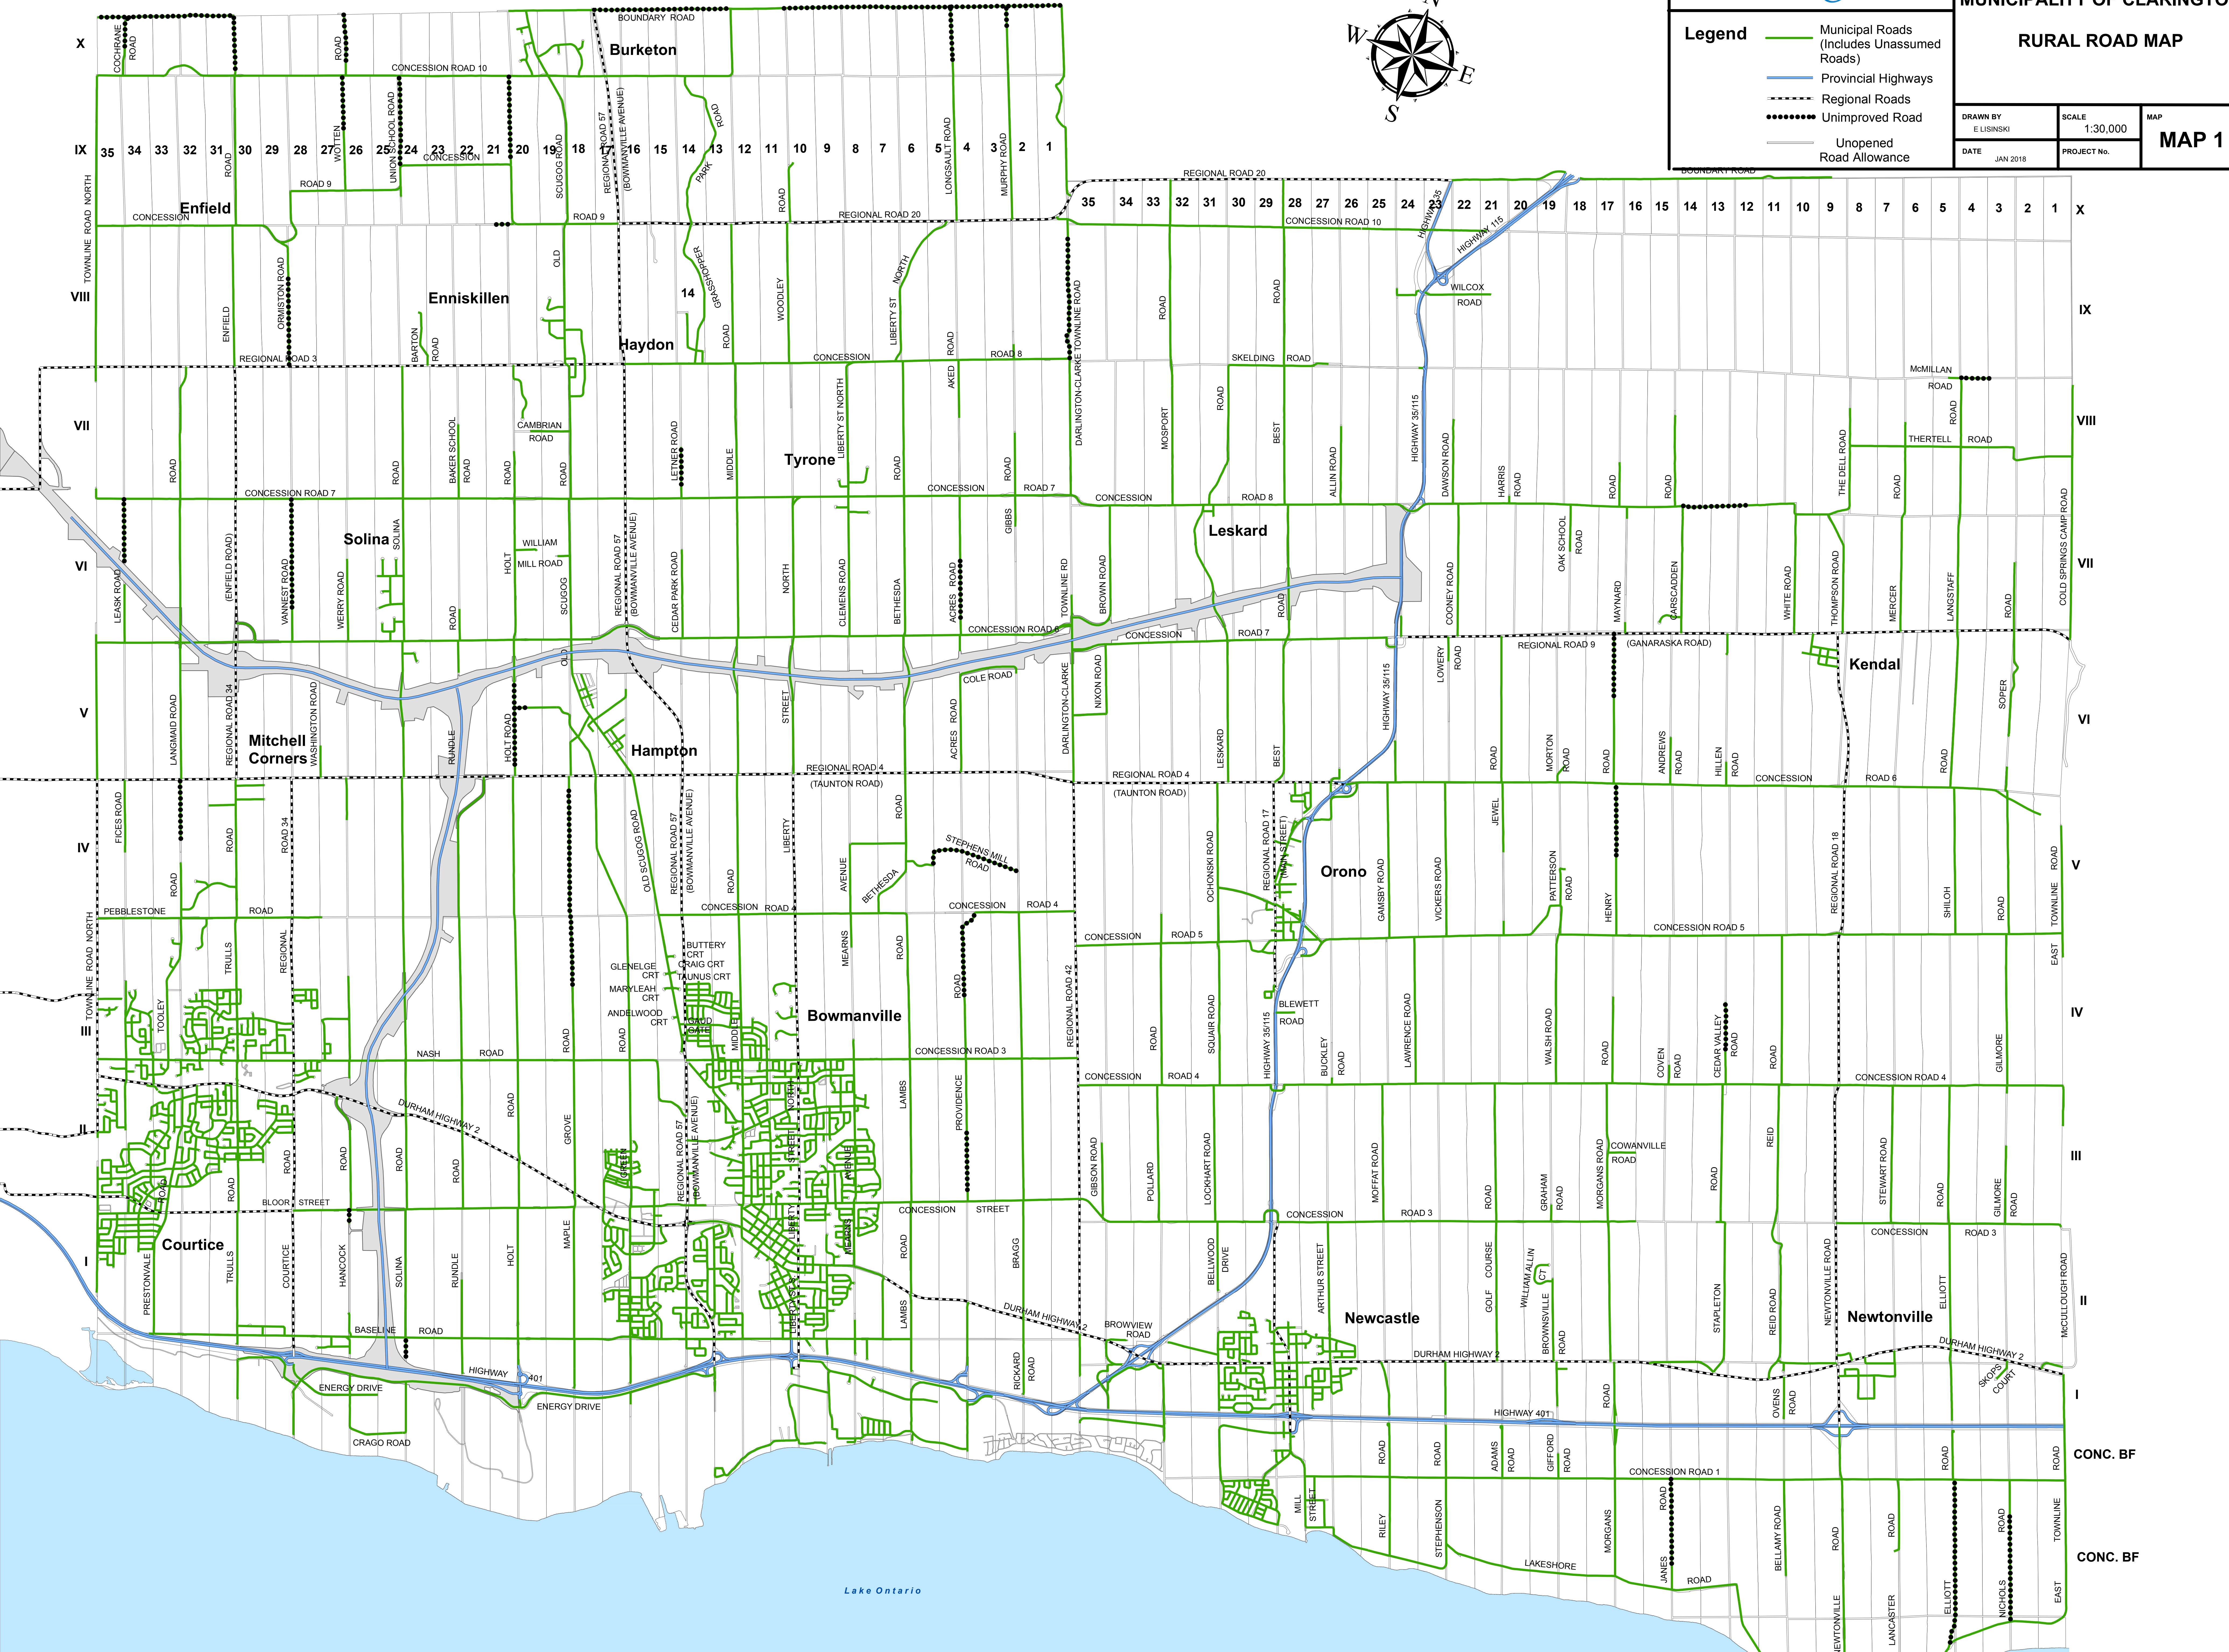

Legend

- Municipal Roads (Includes Unassumed Roads)
- Provincial Highways
- Regional Roads
- Unimproved Road
- Unopened Road Allowance

DRAWN BY E LISINSKI	SCALE 1:30,000	MAP MAP 1
DATE JAN 2018	PROJECT No.	

Lake Ontario