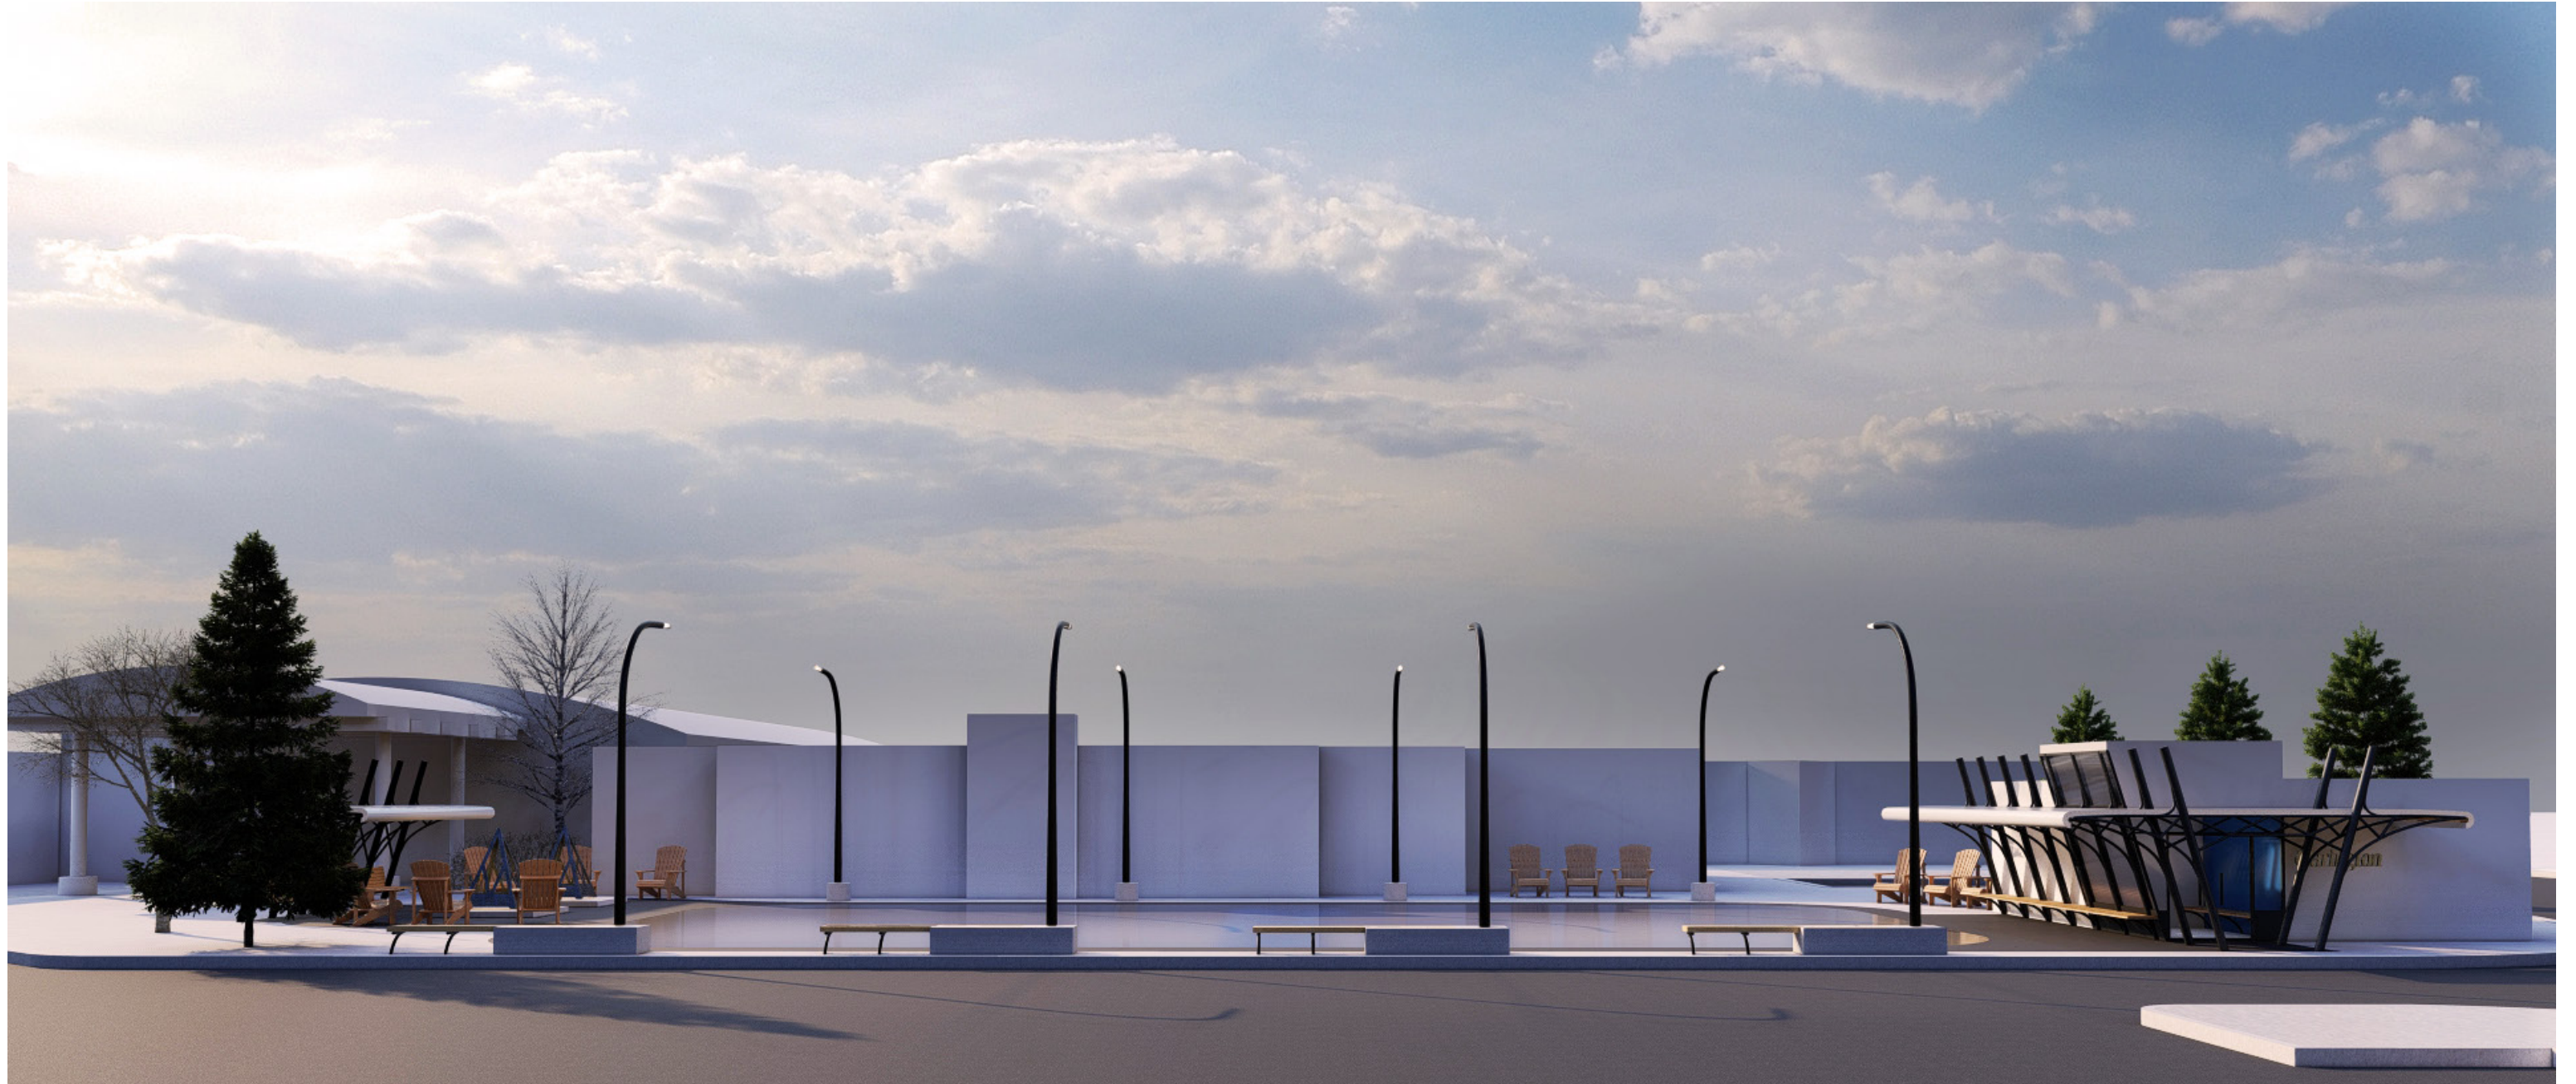

Site Plan

Courtice Community Complex Outdoor Skating Rink

2950 Courtice Road North, Courtice

24002 FEB, 2024

Site Axo

Courtice Community Complex Outdoor Skating Rink

2950 Courtice Road North, Courtice

24002 FEB, 2024

Perspective 1

Perspective 2

Perspective 2 (Night)

Elevation

Perspective 3