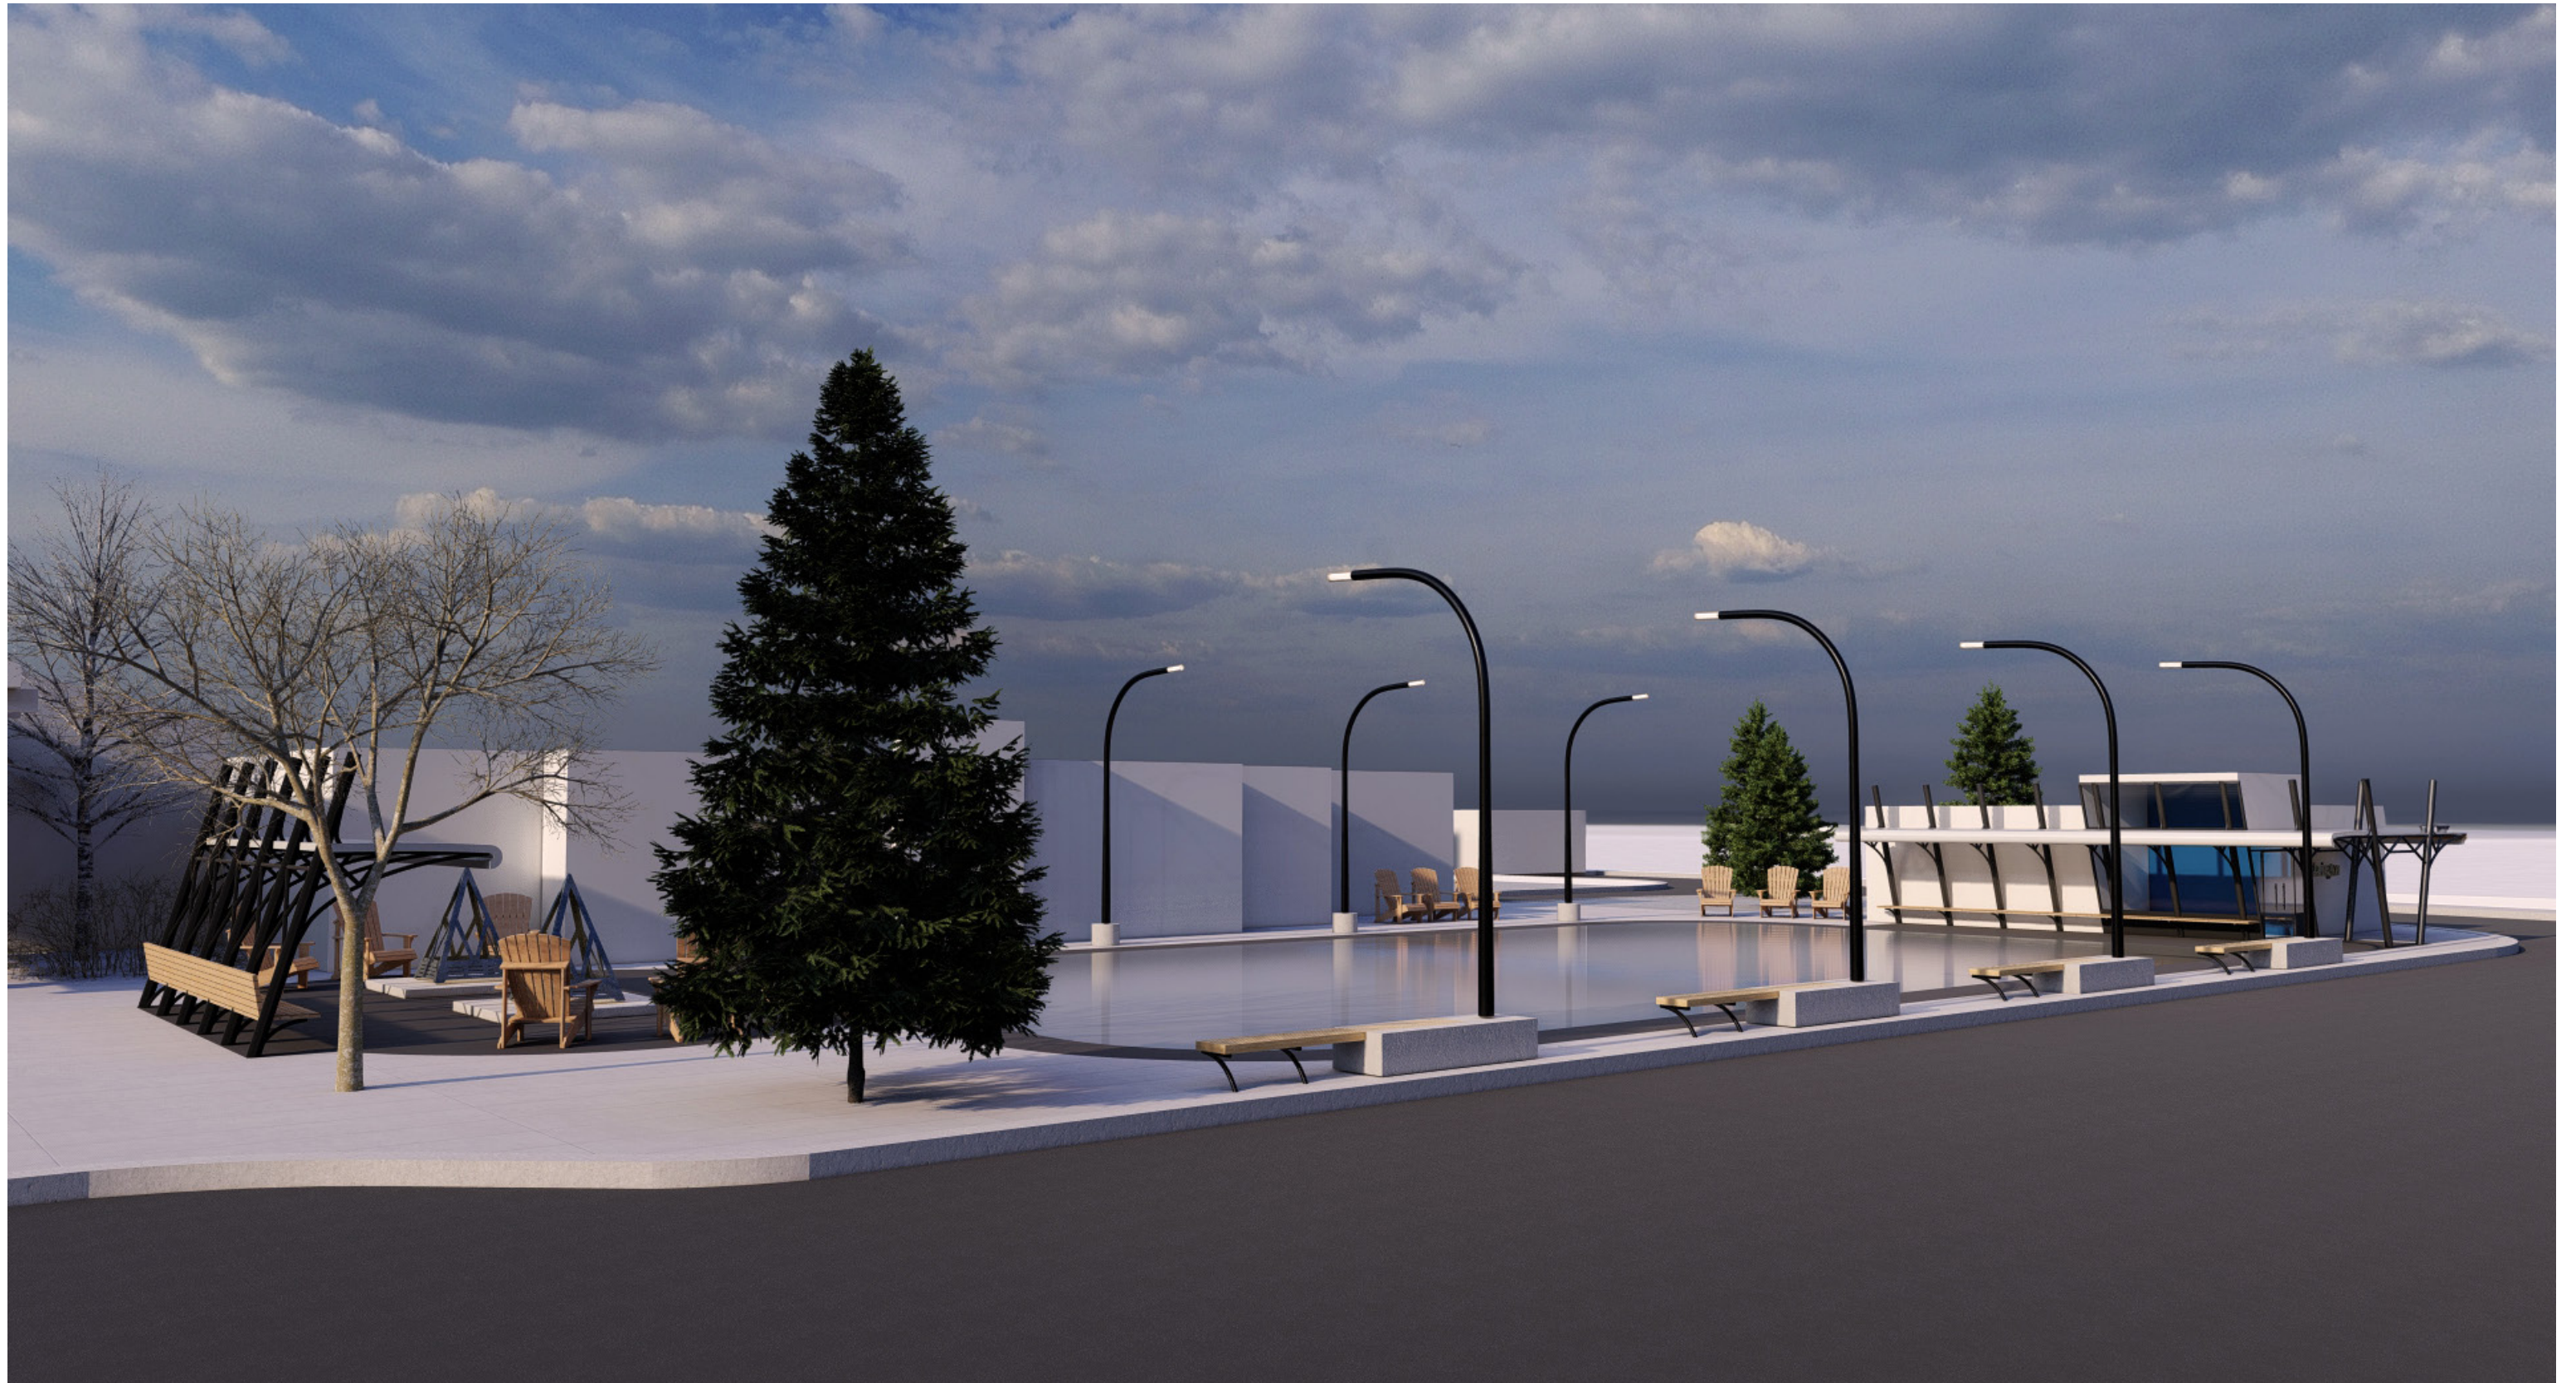

Site Plan

Courtice Community Complex Outdoor Skating Rink

2950 Courtice Road North, Courtice

24002 FEB, 2024

Site Axo

Courtice Community Complex Outdoor Skating Rink

2950 Courtice Road North, Courtice

24002 FEB, 2024

Perspective 1

Perspective 2

Perspective 2 (Night)

Elevation

Perspective 3