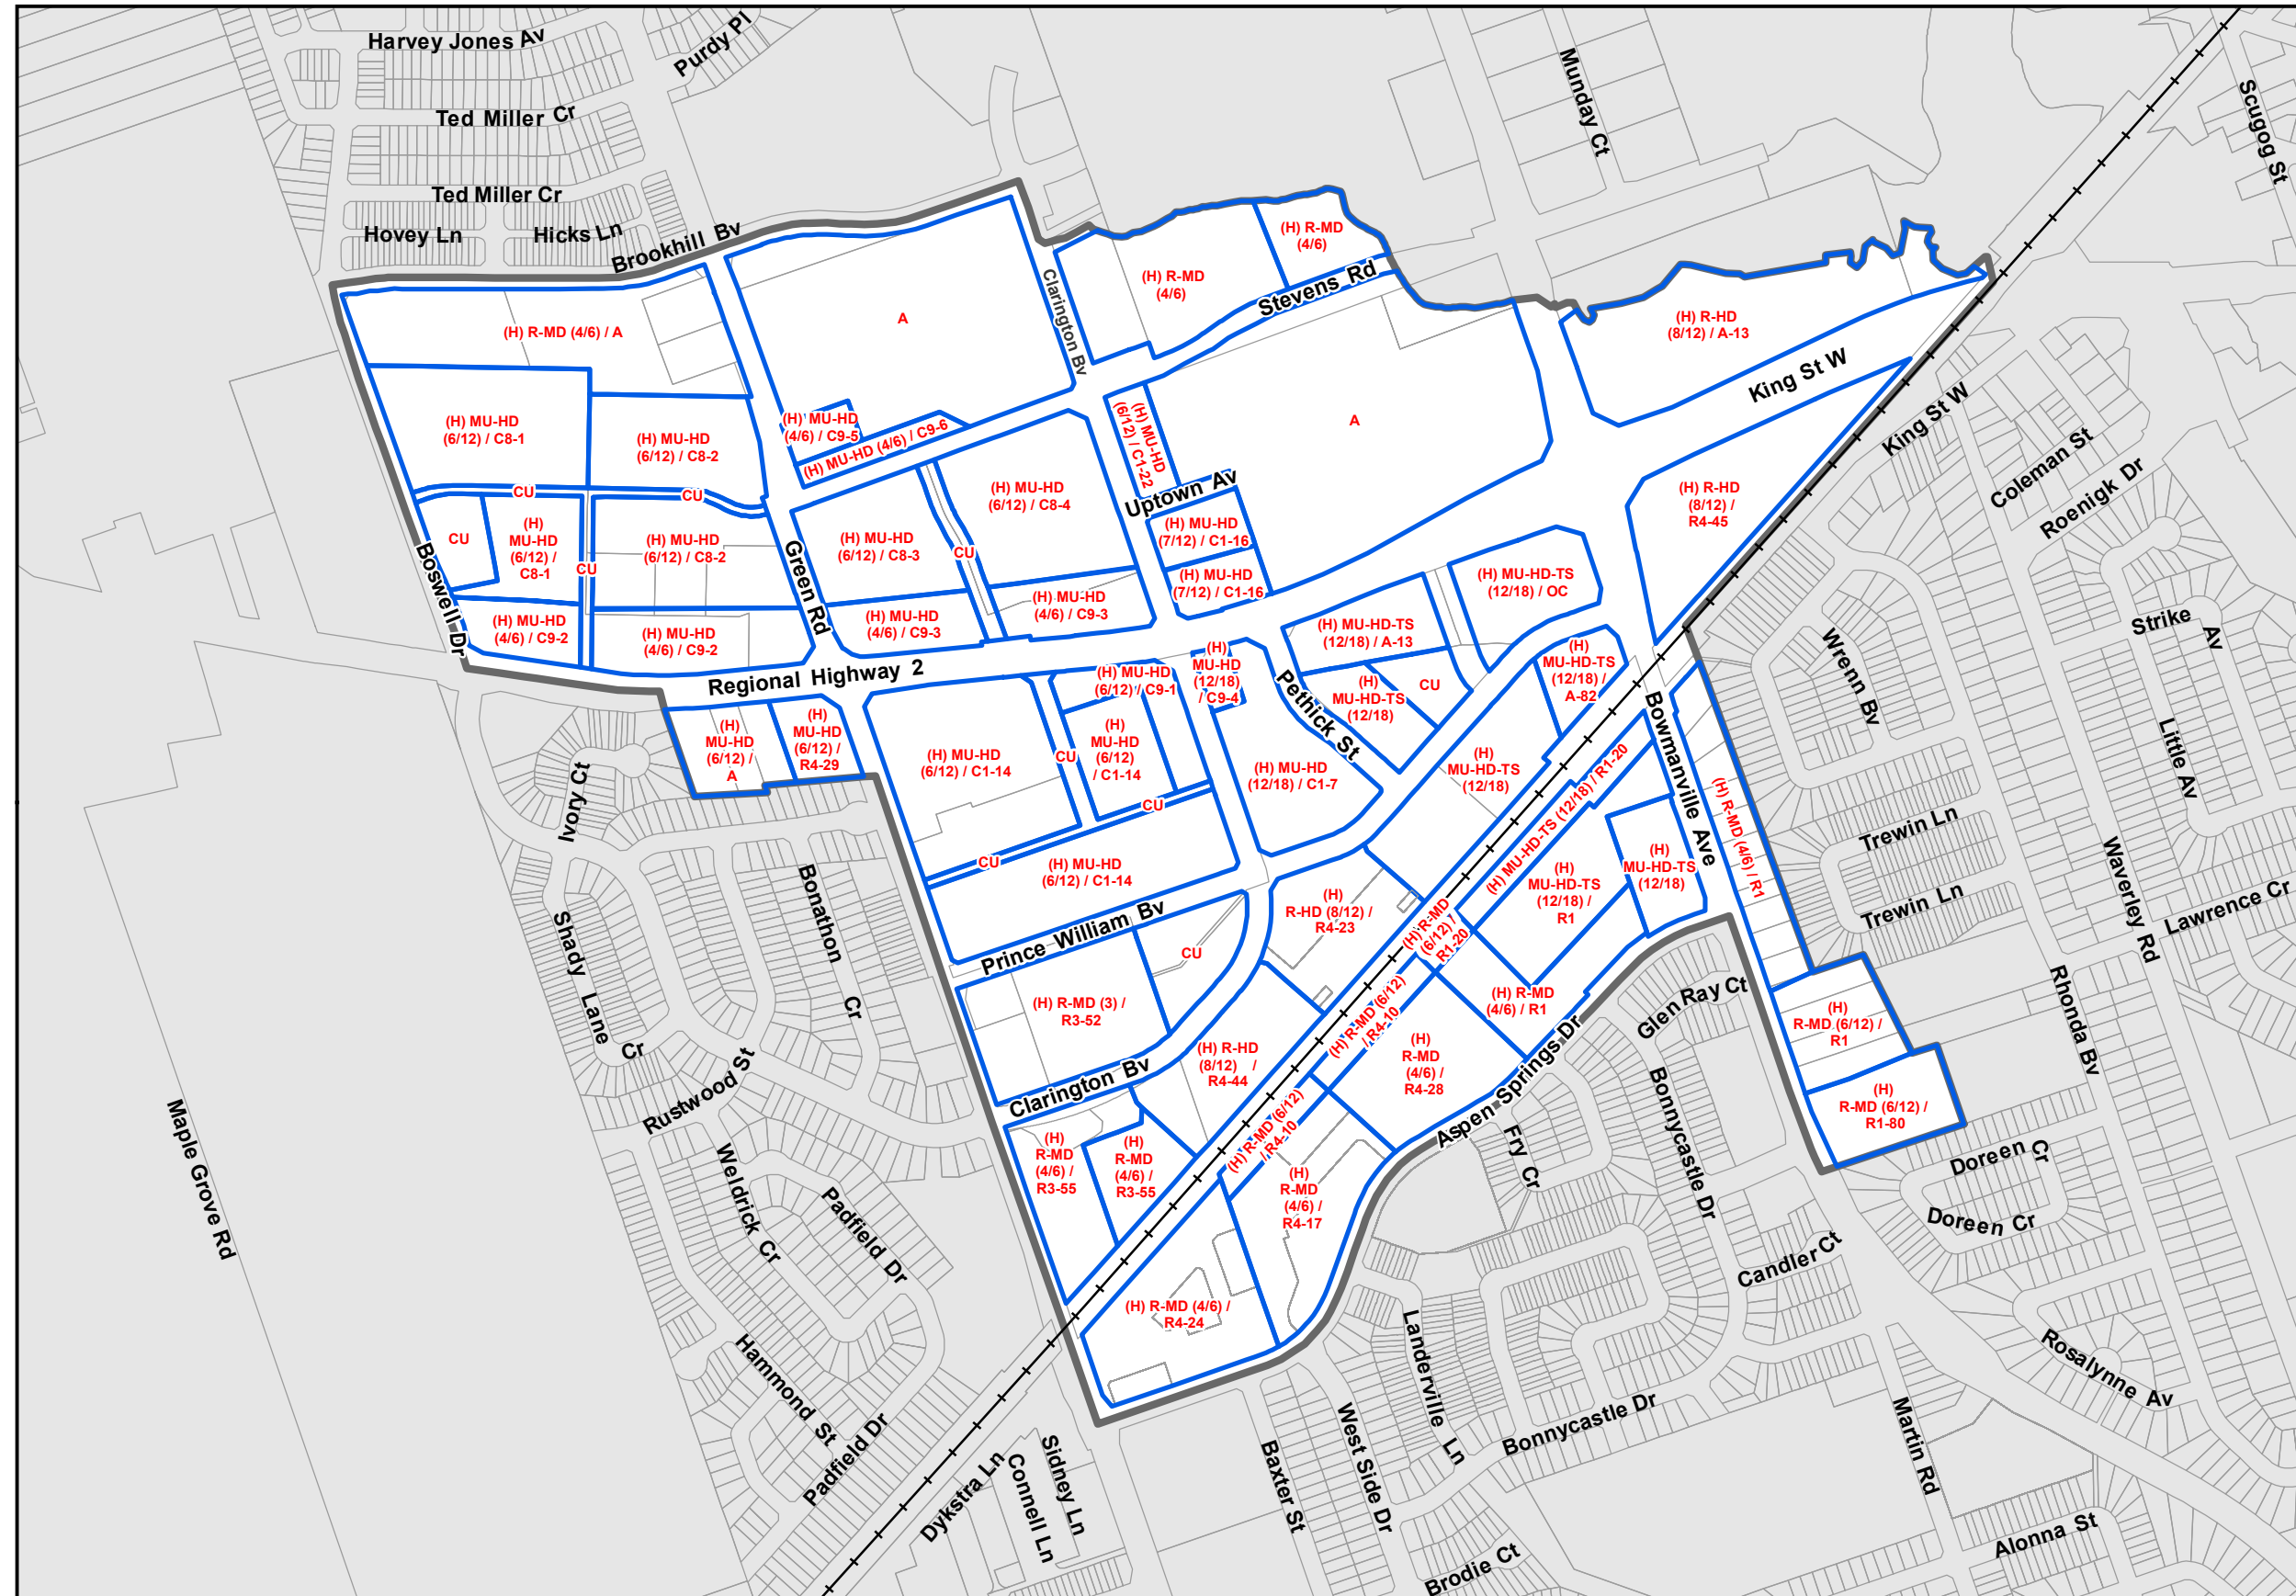

BOWMANVILLE WEST MAJOR TRANSIT STATION AREA

SCHEDULE A, BOWMANVILLE WEST ZONING BY LAW

LEGEND

- Zone Boundary
- Study Area

NOTE

Height requirements are indicated on each parcel in parentheses (Minimum/Maximum)