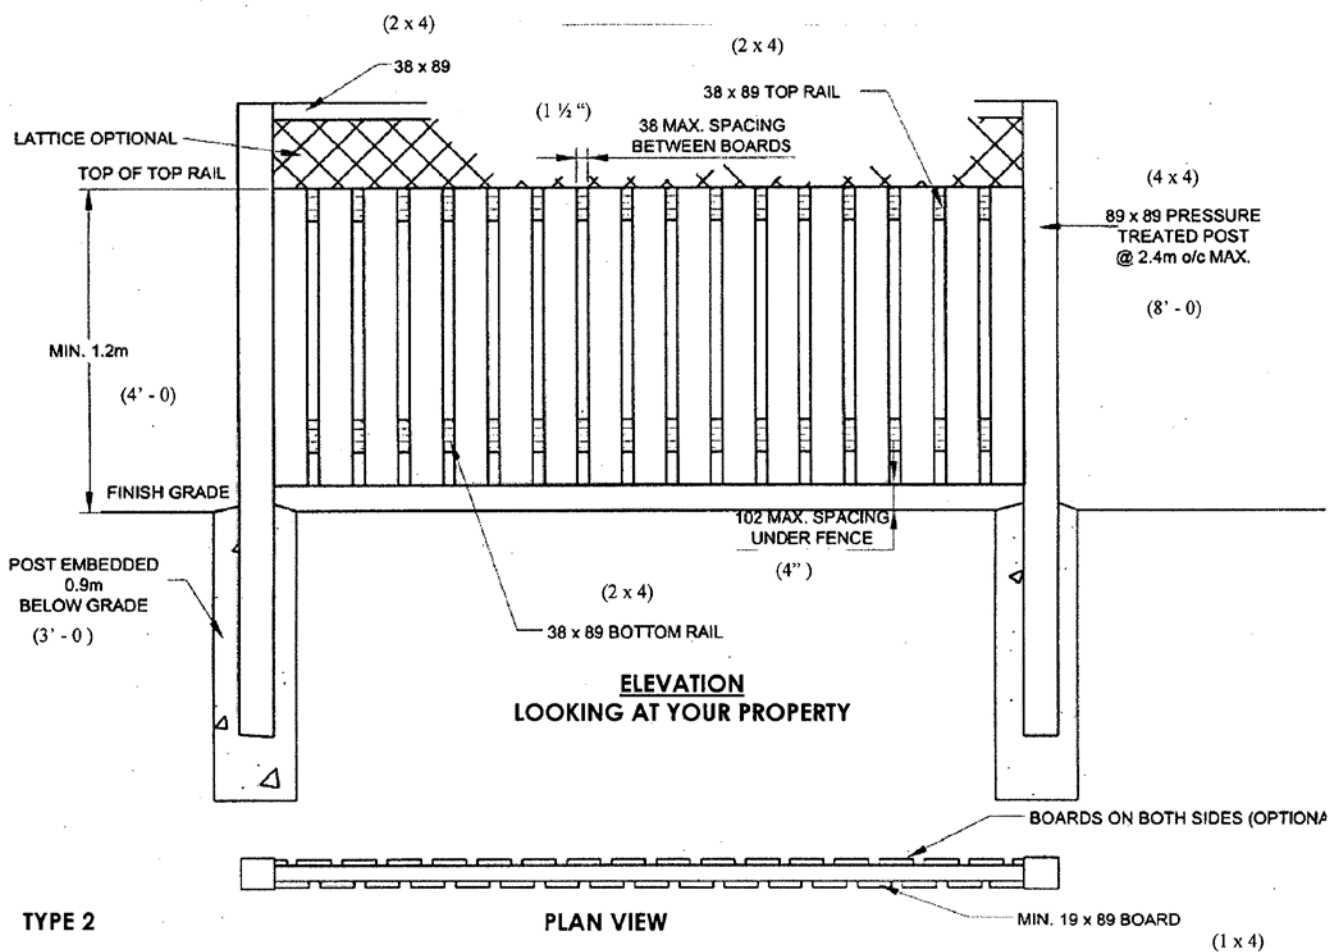

Details of Swimming Pool Enclosure

General Notes:

1. The fence board must face the outside of your property so as to not facilitate climbing from the outside.
2. Fence height: 1.2 metre minimum (4 feet), 2.1 metre maximum (7 feet).
3. For corner lots, please contact the Planning Department.