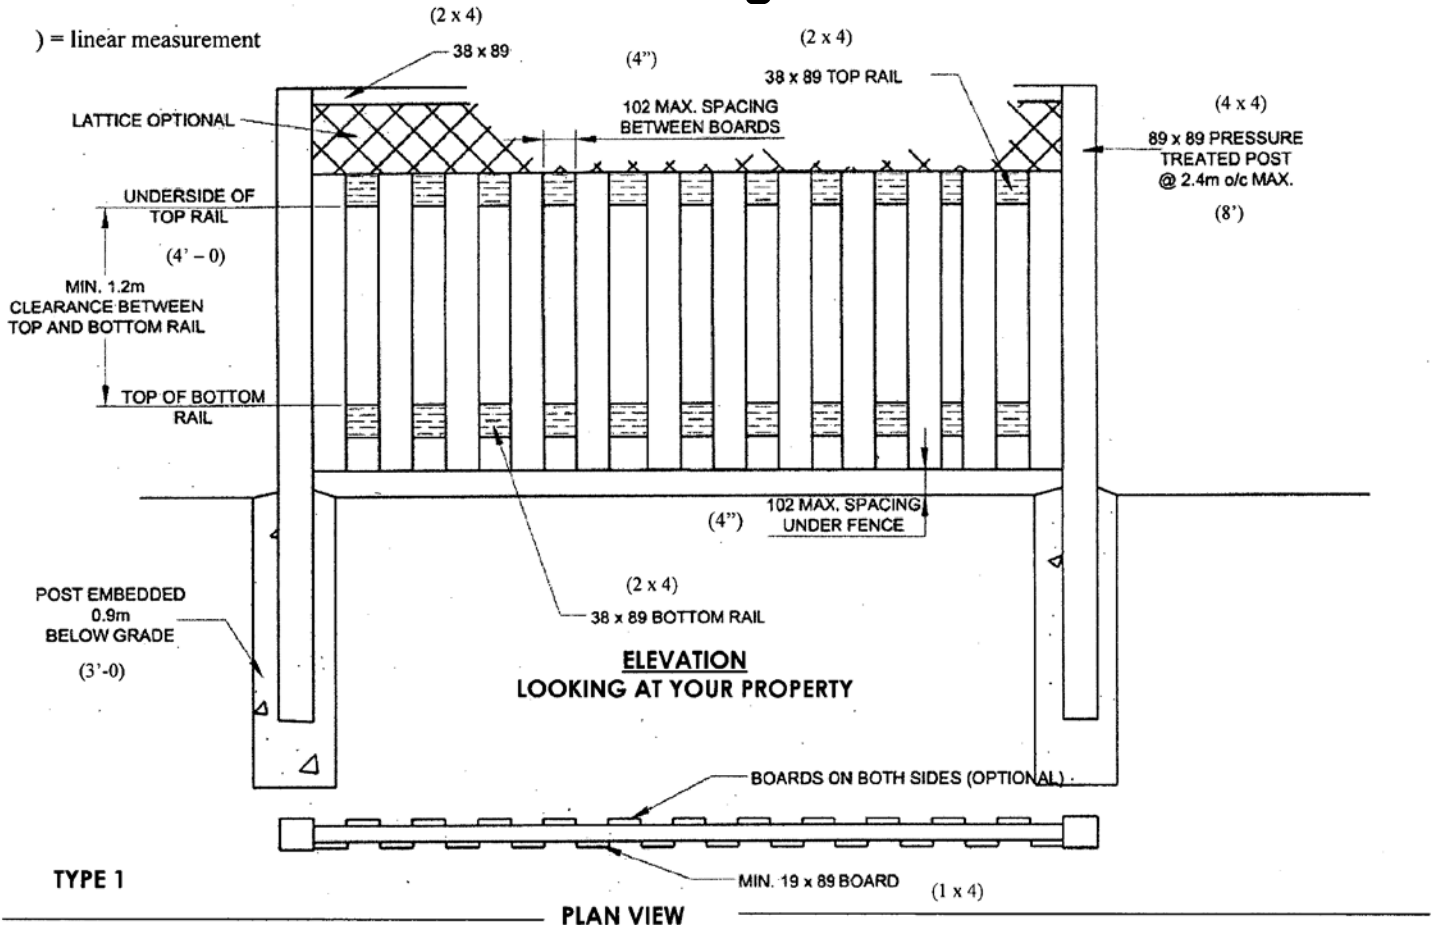

Details of Swimming Pool Enclosure

General Notes:

1. The fence board must face the outside of your property so as to not facilitate climbing from the outside.
2. Fence height: 1.2 metre minimum (4 feet), 2.1 metre maximum (7 feet).
3. For corner lots, please contact the Planning Department.